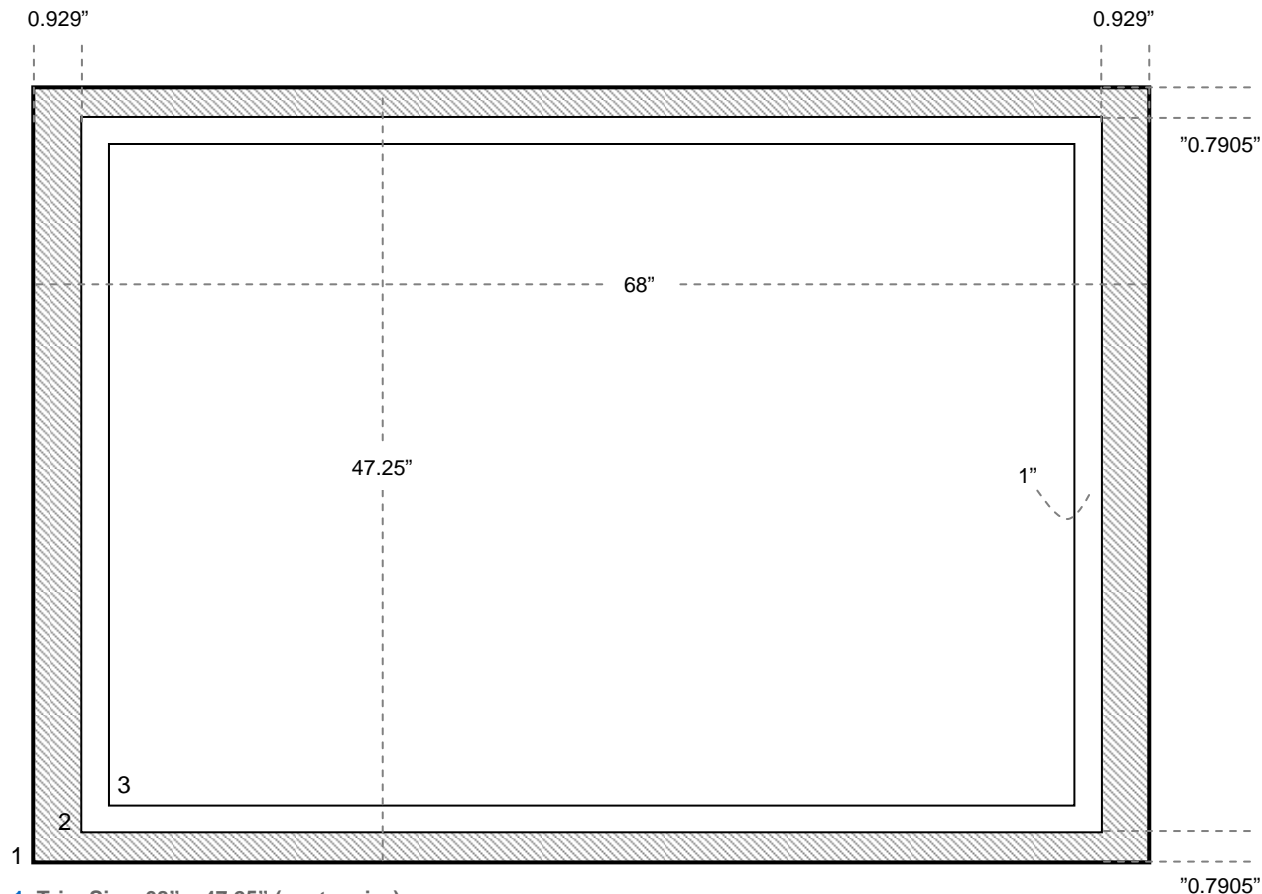

Megalit Billboard

ZOOM MEDIA
& MARKETING

Technical Information

1. Trim Size: 68" x 47.25" (poster size)

2. Visible Area: 66.142" x 45.669" (shading indicates area hidden from view by Zoom frame)

3. Live Area: 64.142" x 43.669" (keep copy inside this area)

68" x 47.25"

Color

4 process

Paper

(preferably recyclable paper)

Opaline

Lead Time

15 working days